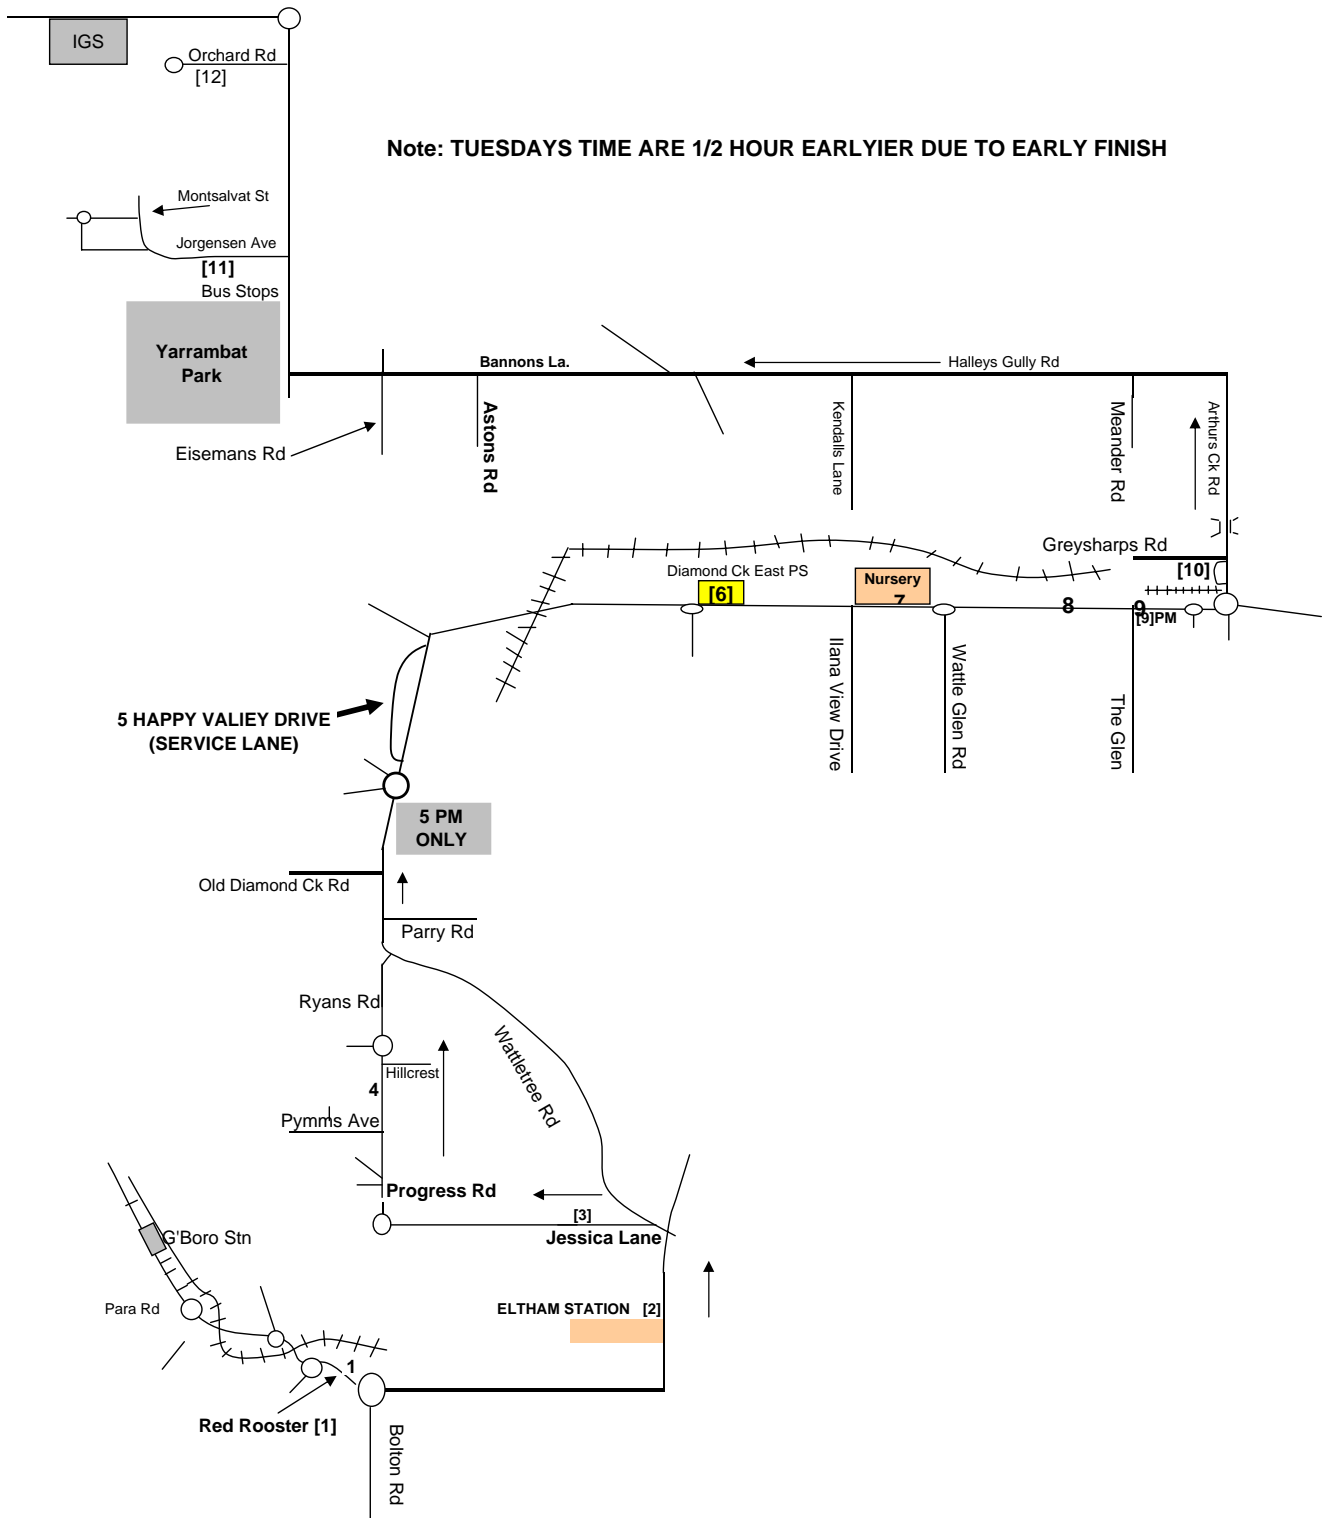

IVANHOE GRAMMAR ELTHAM SERVICE TO MERNDA 2008

Updated 10/1/2008

PLENTY CAMPUS
ELTHAM SERVICE (From 25th February 2008)

P/UP TIME	SUBURB	LOCATION	DROP OFF TIME	TUESDAY ONLY DROP OFF TIME
7.20am	GREENSBOROUGH	1. CNR SHERBOURNE RD & BOLTON RD (RED ROOSTER)	4.42pm	4.12pm
7.25am	ELTHAM	2. ELTHAM STATION	4.37pm	4.07pm
7.28am	ELTHAM NORTH	3. WATTLETREE RD/ JESSICAS LN	4.34pm	4.04pm
7.33am	ELTHAM NORTH	4. RYANS RD/PYMM AVE	4.29pm	3.59pm
7.36am	DIAMOND CREEK	5. HAPPY VALLEY RISE (SERVICE LANE)	4.26pm	3.56pm
7.50am	DIAMOND CREEK	6. MAIN HURSTBRIDGE RD/ DIAMOND CREEK EAST PS	4.12pm	3.42pm
7.52am	DIAMOND CREEK	7. MAIN HURSTBRIDGE RD/ILANA VIEW DVE	4.10pm	3.40pm
7.53am	WATTLE GLEN	8. WATTLE GLEN STATION	4.09pm	3.39pm
7.55am	WATTLE GLEN	9. HEIDELBERG-KINGLAKE RD/ THE GLEN	4.07pm	3.37pm
7.59am	HURSTBRIDGE	10. HURSTBRIDGE-ARTHURS CREEK RD/ GRAYSHARPS RD	4.03pm	3.33pm
8.10am	DOREEN	11. JORGENSEN AVE FIRST BUS STOPTS LEFT & RIGHT OFF YAN YEAN ROAD	3.51pm	3.21pm
8.12am	DOREEN	12. ORCHARD RD FIRST BUS STOPTS LEFT & RIGHT OFF YAN YEAN ROAD	3.48pm	3.18pm